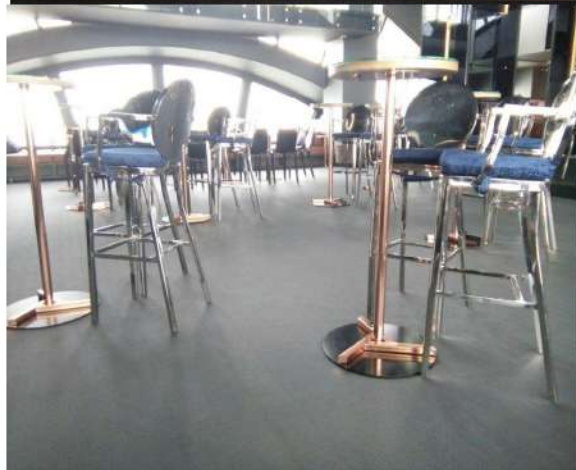

Gallery of woven vinyl flooring rolls

More Colors Available

DELUX

ECO-21001  

ECO-21004  

ECO-21025  

ECO-21027  

ECO-21030  