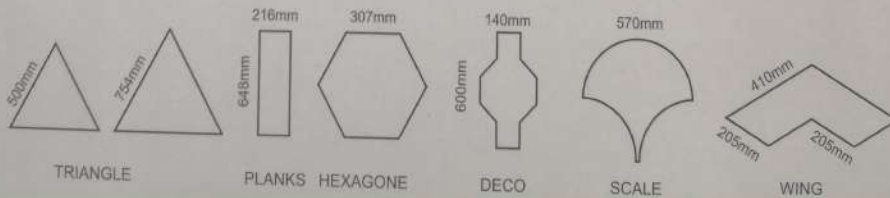

FANTASY

WOVEN VINYL FLOOR COVERING

Woven vinyl floor covering composed of vinyl yarns with glass fiber core, woven together on shuttleless loom and finished with a homogenous vinyl backing, the remarkable durability of vinyl with the aesthetic appeal and texture of traditional carpeting.

Woven vinyl flooring represents an unbeatable combination of design, durability, ease of cleaning and sustainability, there are many convincing reasons to consider our flooring as a superior environmentally considerate product, with every new design, woven vinyl floor covering our passion and commitment to break down the traditional barriers in our industry remains unwavering.