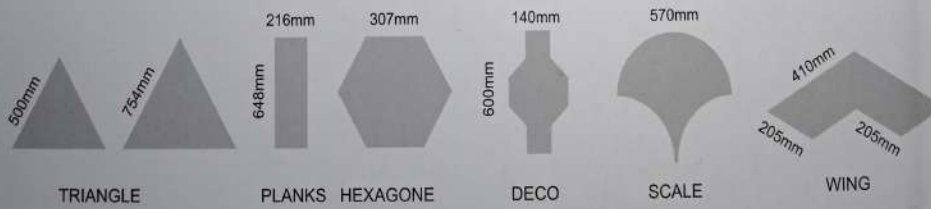

FANTASY

Woven vinyl flooring is a creative and contemporary flooring concept based on several different tile shapes. Your pattern design will vary in looking on the choice of colour, the direction of the yarn and light reflections.