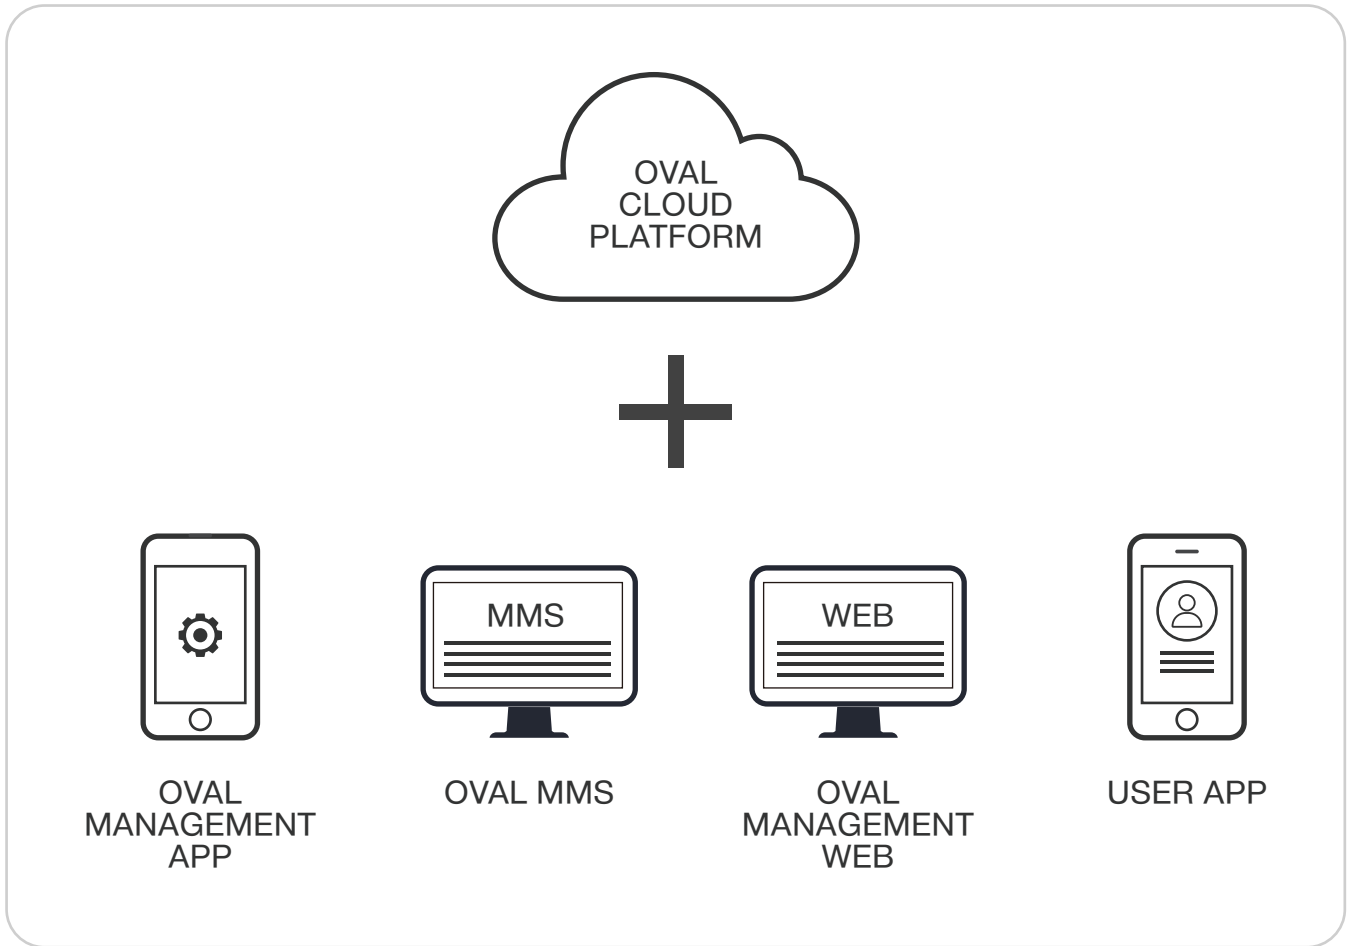

# MULTI-FAMILY MANAGEMENT SYSTEM (OVAL MMS)

**BUYING OVAL PACKAGE MAKES  
YOUR PROPERTY MANAGING IN HANDY**

---

# SIMPLE INSTALLATION VIA SMARTPHONE SIMPLE MANAGEMENT VIA COMPUTER

## For Building Manager

Manage access all doors in your building using your computer and smartphone.

## **BUILDING MANAGER APP**

Manage Installation,  
Send Mobile Key and  
Extract the Access log