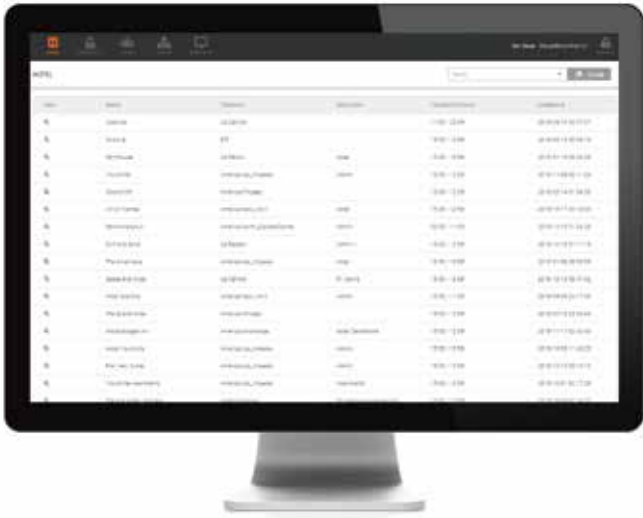

MANAGEMENT WEB

Easy access to your property from anywhere